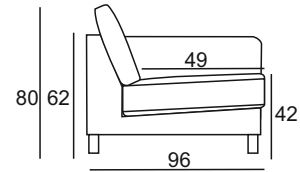

Chios

Chios 2,5PL-DSR

Chios

PRODUCT INFORMATION

MEASUREMENTS:

| | 2,5PL | DSR |
|-------|-------|-----|
| WIDTH | 185 | 95 |
| HEIGH | 80 | 80 |
| DEPTH | 96 | 165 |

Dimensions may be differences +/- 3%, depending on the choice and configuration upholstery

STANDARD:

Fixed upholstery

Metal leegs

SEAT: filled in with HR-3032 foam

BACK: crumb foam mixed with polyester siliconed fibre

ELEMENTS: