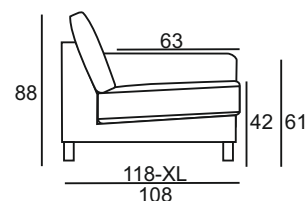

Guadeloupe

Guadeloupe 1maxPL-1maxAL-C-1maxAL-Stool

Guadeloupe

PRODUCT INFORMATION

MEASUREMENTS:*

	1,5PL XL	1,5AL XL	DmaxR XL
WIDTH	132	114	132
HEIGH	88	88	88
DEPTH	118	118	200

* Dimensions are approximate. Please allow tolerance of +/- 25mm.

STANDARD:

Wooden leegs

SEAT: filled in with HR-3032 foam

BACK: filled in with crumb foam mixed with polyester siliconed fibre

ELEMENTS: