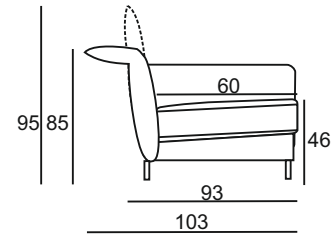

Gamma

Gamma 3 Sofa

Gamma

PRODUCT INFORMATION

MEASUREMENTS:

	3 Sofa	3 PLR	D
WIDTH	230	205	120
HEIGH	85	85	85
DEPTH	103	103	185

Dimensions may be differences +/- 3%, depending on the choice and configuration upholstery

STANDARD:

Metal legs

SEAT: filled HR-3032 foam

BACK: crumb foam mixed with polyester siliconed fibre

ELEMENTS: