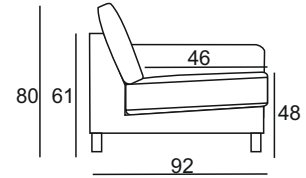

### MEASUREMENTS:

	3PL	DR
WIDTH	222	123
HEIGH	80	80
DEPTH	92	165

Dimensions may be differences +/- 3%, depending on the choice and configuration upholstery