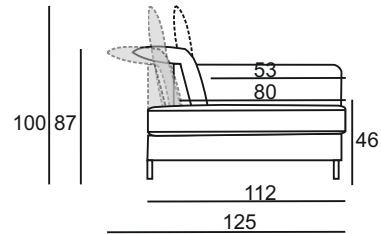

Salinas

Salinas 2,5PL-DR

Salinas

PRODUCT INFORMATION

MEASUREMENTS:

	2,5PL	DR
WIDTH	190	111
HEIGHT	87	87
DEPTH	125	195

Dimensions may be differences +/- 3%, depending on the choice and configuration upholstery

STANDARD:

Metal legs

Fixed upholstery

SEAT: filled HR-3032 foam

BACK: filled HR-3020 foam

ELEMENTS: