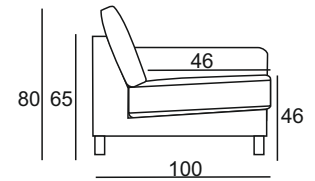

Salama

Salama 3 Sofa

Salama

PRODUCT INFORMATION

MEASUREMENTS:

	3 Sofa
WIDTH	220
HEIGH	80
DEPTH	100

Dimensions may be differences +/- 3%, depending on the choice and configuration upholstery

STANDARD:

Fixed upholstery

Metal leegs

SEAT: filled in with HR-3032 foam

BACK: crumb foam mixed with polyester siliconed fibre

ELEMENTS: