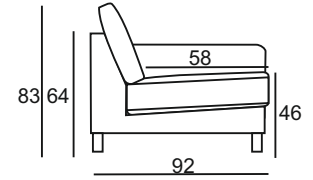

Nikolay

Nikolay OTL-3AL-C-3PR

Nikolay

PRODUCT INFORMATION

MEASUREMENTS:*

	OTL	3 AL	C	3 PR
WIDTH	202	196	90	226
HEIGHT	83	83	83	83
DEPTH	92	92	90	92

*** Dimensions may be differences +/- 3%, depending on the choice and configuration upholstery

STANDARD:

Fixed upholstery

Metal leegs

SEAT: filled in with HR-3032 foam and layer of crumb foam mixed with polyester siliconed fibre

BACK: filled in with crumb foam mixed with polyester siliconed fibre

ELEMENTS: