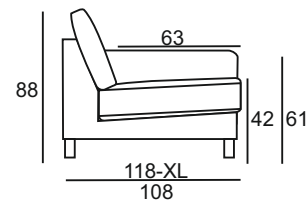

Mauritius

Mauritius 1,5PL XL-1,5AL XL-2xStool-DmaxR XL

Mauritius

PRODUCT INFORMATION

MEASUREMENTS:*

	1,5PL XL	1,5AL XL	DmaxR XL
WIDTH	132	114	132
HEIGH	88	88	88
DEPTH	118	118	203

* Dimensions are approximate. Please allow tolerance of +/- 25mm.

STANDARD:

Wooden leegs

SEAT: filled in with HR-3032 foam

BACK: filled in with crumb foam mixed with polyester siliconed fibre

ELEMENTS: