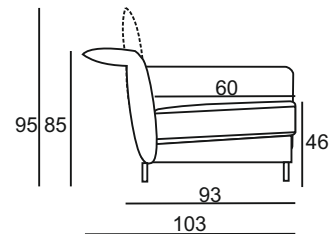

Jakarta

Jakarta 3 Sofa

Jakarta

PRODUCT INFORMATION

MEASUREMENTS:

	3 Sofa	3 PLR	D
WIDTH	230	205	120
HEIGH	85	85	85
DEPTH	103	103	185

Dimensions may be differences +/- 3%, depending on the choice and configuration upholstery

STANDARD:

Metal legs

SEAT: filled HR-3032 foam

BACK: crumb foam mixed with polyester siliconed fibre

ELEMENTS: