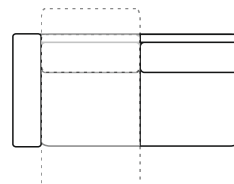

Hans

Hans 3PL RX-C-3PR RX

Hans

PRODUCT INFORMATION

MEASUREMENTS*:

	3 PLR	D	2,5AL	C
WIDTH	204	120	142	100
HEIGH	96	96	96	96
DEPTH	107	200	107	100

* Dimensions are approximate.
Please allow tolerance of +/- 25mm.

HEADREST IS INCLUDED IN PRICE

124
1 Chair RX

144
1,5 Chair RX

196
2,5 Sofa RX

196
2,5 Sofa RX L

196
2,5 Sofa RX R

169
2,5 PL RX

169
2,5 PR RX

231
3 Sofa RX

231
3 Sofa RX L

231
3 Sofa RX R

204
3 PL RX

204
3 PR RX

SOFAS WITH RELAX ARE DELIVERED IN 2 PACKAGES