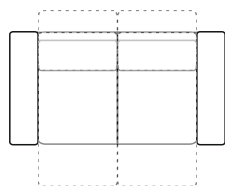

Hans

Hans 3PL RX-C-3PR RX

Hans

PRODUCT INFORMATION

MEASUREMENTS*:

	3 PLR	D	2,5AL	C
WIDTH	204	120	142	100
HEIGH	96	96	96	96
DEPTH	107	200	107	100

* Dimensions are approximate.
Please allow tolerance of +/- 25mm.

STANDARD:

Metal legs
Fixed upholstery

SEAT: filled in with cold foam HR cold foam

BACK: filled in with foam T-20

Headrest: filled in with UK foam

ELEMENTS:

Hans

Relax information

HEADREST IS INCLUDED IN PRICE

124
1 Chair RX

144
1,5 Chair RX

196
2,5 Sofa RX

196
2,5 Sofa RX L

196
2,5 Sofa RX R

169
2,5 PL RX

169
2,5 PR RX