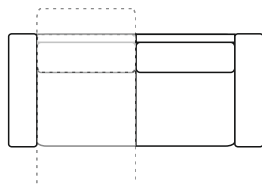

Hans

Hans 3PL RX-C-3PR RX

Hans

PRODUCT INFORMATION

MEASUREMENTS*:

	3 PLR	D	2,5AL	C
WIDTH	204	120	142	100
HEIGH	96	96	96	96
DEPTH	107	200	107	100

* Dimensions are approximate.
Please allow tolerance of +/- 25mm.

HEADREST IS INCLUDED IN PRICE

124
1 Chair RX

144
1,5 Chair RX

196
2,5 Sofa RX

196
2,5 Sofa RX L

196
2,5 Sofa RX R

169
2,5 PL RX

169
2,5 PR RX

231
3 Sofa RX

231
3 Sofa RX L

231
3 Sofa RX R

204
3 PL RX

204
3 PR RX

SOFAS WITH RELAX ARE DELIVERED IN 2 PACKAGES