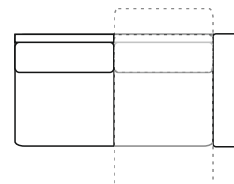

Hans

Hans 3PL RX-C-3PR RX

Hans

PRODUCT INFORMATION

MEASUREMENTS*:

	3 PLR	D	2,5AL	C
WIDTH	204	120	142	100
HEIGH	96	96	96	96
DEPTH	107	200	107	100

* Dimensions are approximate.
Please allow tolerance of +/- 25mm.

HEADREST IS INCLUDED IN PRICE

124
1 Chair RX

144
1,5 Chair RX

196
2,5 Sofa RX

196
2,5 Sofa RX L

196
2,5 Sofa RX R

169
2,5 PL RX

169
2,5 PR RX

231
3 Sofa RX

231
3 Sofa RX L

231
3 Sofa RX R

204
3 PL RX

204
3 PR RX

SOFAS WITH RELAX ARE DELIVERED IN 2 PACKAGES