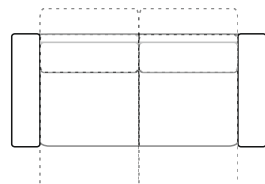

Hans

Hans 3PL RX-C-3PR RX

Hans

PRODUCT INFORMATION

MEASUREMENTS*:

	3 PLR	D	2,5AL	C
WIDTH	204	120	142	100
HEIGH	96	96	96	96
DEPTH	107	200	107	100

* Dimensions are approximate.
Please allow tolerance of +/- 25mm.

HEADREST IS INCLUDED IN PRICE

124
1 Chair RX

144
1,5 Chair RX

196
2,5 Sofa RX

196
2,5 Sofa RX L

196
2,5 Sofa RX R

169
2,5 PL RX

169
2,5 PR RX

231
3 Sofa RX

231
3 Sofa RX L

231
3 Sofa RX R

204
3 PL RX

204
3 PR RX

SOFAS WITH RELAX ARE DELIVERED IN 2 PACKAGES