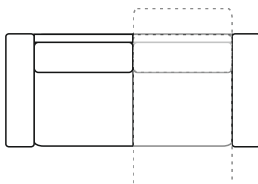

Hans

Hans 3PL RX-C-3PR RX

Hans

PRODUCT INFORMATION

MEASUREMENTS*:

	3 PLR	D	2,5AL	C
WIDTH	204	120	142	100
HEIGH	96	96	96	96
DEPTH	107	200	107	100

* Dimensions are approximate.
Please allow tolerance of +/- 25mm.

HEADREST IS INCLUDED IN PRICE

124
1 Chair RX

144
1,5 Chair RX

196
2,5 Sofa RX

196
2,5 Sofa RX L

196
2,5 Sofa RX R

169
2,5 PL RX

169
2,5 PR RX

231
3 Sofa RX

231
3 Sofa RX L

231
3 Sofa RX R

204
3 PL RX

204
3 PR RX

SOFAS WITH RELAX ARE DELIVERED IN 2 PACKAGES