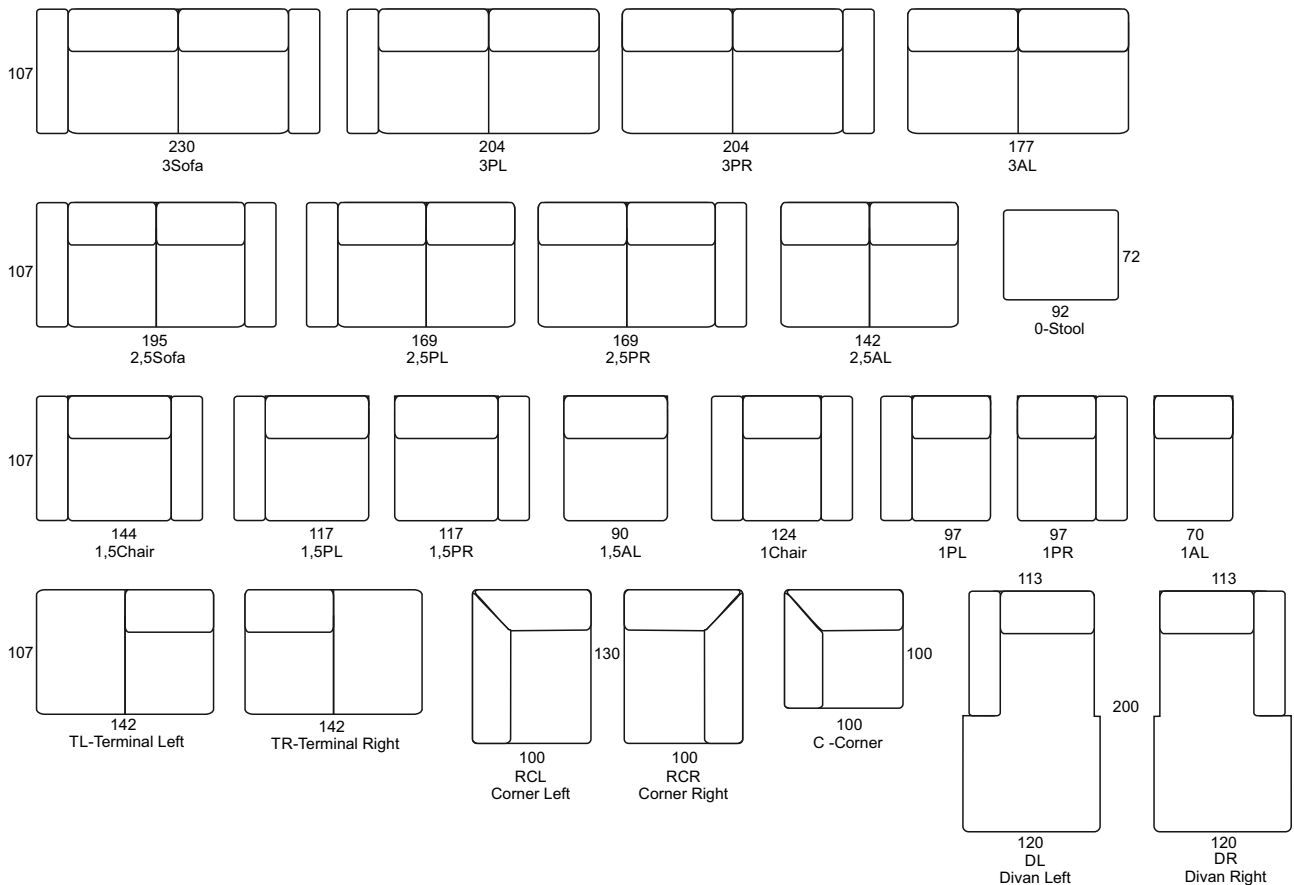

Hans

Hans 3PL RX-C-3PR RX

Hans

PRODUCT INFORMATION

MEASUREMENTS*:

	3 PLR	D	2,5AL	C
WIDTH	204	120	142	100
HEIGH	96	96	96	96
DEPTH	107	200	107	100

* Dimensions are approximate.
Please allow tolerance of +/- 25mm.

STANDARD:

Metal legs
Fixed upholstery

SEAT: filled in with cold foam HR cold foam

BACK: filled in with foam T-20

Headrest: filled in with UK foam

ELEMENTS:

Hans

Relax information

HEADREST IS INCLUDED IN PRICE

124
1 Chair RX

144
1,5 Chair RX

196
2,5 Sofa RX

196
2,5 Sofa RX L

196
2,5 Sofa RX R

169
2,5 PL RX

169
2,5 PR RX

231
3 Sofa RX

231
3 Sofa RX L

231
3 Sofa RX R

204
3 PL RX

204
3 PR RX

SOFAS WITH RELAX ARE DELIVERED IN 2 PACKAGES