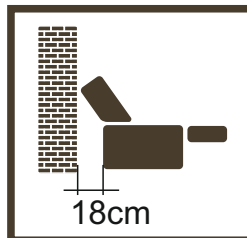

Hans

Hans 3PL RX-C-3PR RX

Hans

PRODUCT INFORMATION

MEASUREMENTS*:

	3 PLR	D	2,5AL	C
WIDTH	204	120	142	100
HEIGH	96	96	96	96
DEPTH	107	200	107	100

* Dimensions are approximate.
Please allow tolerance of +/- 25mm.

STANDARD:

Metal legs
Fixed upholstery

SEAT: filled in with cold foam HR cold foam

BACK: filled in with foam T-20

Headrest: filled in with UK foam

ELEMENTS:

Hans

Relax information

HEADREST IS INCLUDED IN PRICE

124
1 Chair RX

144
1,5 Chair RX

196
2,5 Sofa RX

196
2,5 Sofa RX L

196
2,5 Sofa RX R

169
2,5 PL RX

169
2,5 PR RX