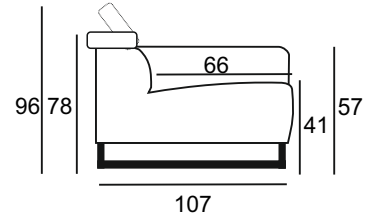

Hans

Hans 3PL RX-C-3PR RX

Hans

PRODUCT INFORMATION

MEASUREMENTS*:

	3 PLR	D	2,5AL	C
WIDTH	204	120	142	100
HEIGH	96	96	96	96
DEPTH	107	200	107	100

* Dimensions are approximate.
Please allow tolerance of +/- 25mm.

HEADREST IS INCLUDED IN PRICE

124
1 Chair RX

144
1,5 Chair RX

196
2,5 Sofa RX

196
2,5 Sofa RX L

196
2,5 Sofa RX R

169
2,5 PL RX

169
2,5 PR RX