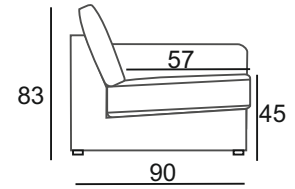

Guedelon

Guedelon 2,5Sofa

Guedelon

PRODUCT INFORMATION

MEASUREMENTS*:

	3Sofa	2,5Sofa	2Sofa	1Chair
WIDTH	2080	1880	1680	1060
HEIGH	83	83	83	83
DEPTH	90	90	90	90

STANDARD:

Fixed upholstery

Metal leegs

SEAT: filled in with T-30 foam and layer of crumb foam mixed with polyester siliconed fibre

BACK: crumb foam mixed with polyester siliconed fibre

ELEMENTS:

208
3Sofa

188
2,5Sofa

168
2Sofa

106
1Chair