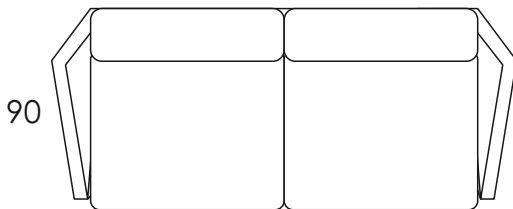

Guedelon

Guedelon 2,5Sofa

Guedelon

PRODUCT INFORMATION

MEASUREMENTS*:

	3Sofa	2,5Sofa	2Sofa	1Chair
WIDTH	2080	1880	1680	1060
HEIGH	83	83	83	83
DEPTH	90	90	90	90

STANDARD:

Fixed upholstery

Metal leegs

SEAT: filled in with T-30 foam and layer of crumb foam mixed with polyester siliconed fibre

BACK: crumb foam mixed with polyester siliconed fibre

ELEMENTS:

208
3Sofa

188
2,5Sofa

168
2Sofa

106
1Chair