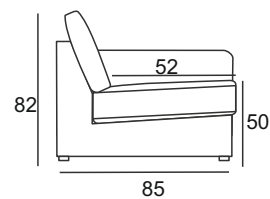

Greta

Greta 3+2,5 Sofa

Greta

PRODUCT INFORMATION

MEASUREMENTS*:

	3 Sofa	2,5 Sofa	2 Sofa	Chair
WIDTH	200	180	160	90
HEIGH	82	82	82	82
DEPTH	85	85	85	85

* Dimensions are approximate.
Please allow tolerance of +/- 25mm.