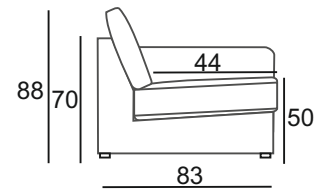

Flint

Flint Chair

Flint

PRODUCT INFORMATION:

MEASUREMENTS:

	Chair
WIDTH	74
HEIGHT	88
DEPTH	83

STANDARD:

Metal legs

SEAT: filled in with T-30 foam

BACK: filled in crumb foam mixed with polyester siliconed fibre