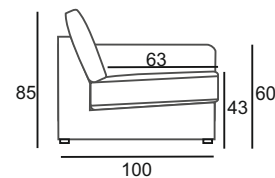

Dumas

Dumas OTL-3AL-DR

Dumas

PRODUCT INFORMATION

MEASUREMENTS:*

	OTL	3AL	DR
WIDTH	240	177	105
HEIGH	85	85	85
DEPTH	100	100	193

* Dimensions are approximate. Please allow tolerance of +/- 25mm.

STANDARD: