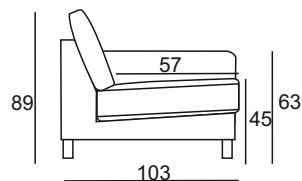

### MEASUREMENTS:

	2,5PL	DR
WIDTH	185	125
HEIGH	89	89
DEPTH	103	175

Dimensions may be differences +/- 3%, depending on the choice and configuration upholstery