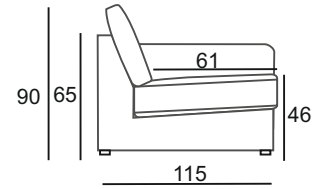

Celaya

Celaya 3PL-OTR

Celaya

PRODUCT INFORMATION

MEASUREMENTS*:

	3PL	OTR
WIDTH	186	223
HEIGH	90	90
DEPTH	115	112

STANDARD:

Fixed upholstery.
Metal legs.

SEAT: filled in with foam HR-3032 and layer of crumb foam mixed with polyester siliconed fibre

BACK: filled in with crumb foam mixed with polyester siliconed fibre

ELEMENTS: